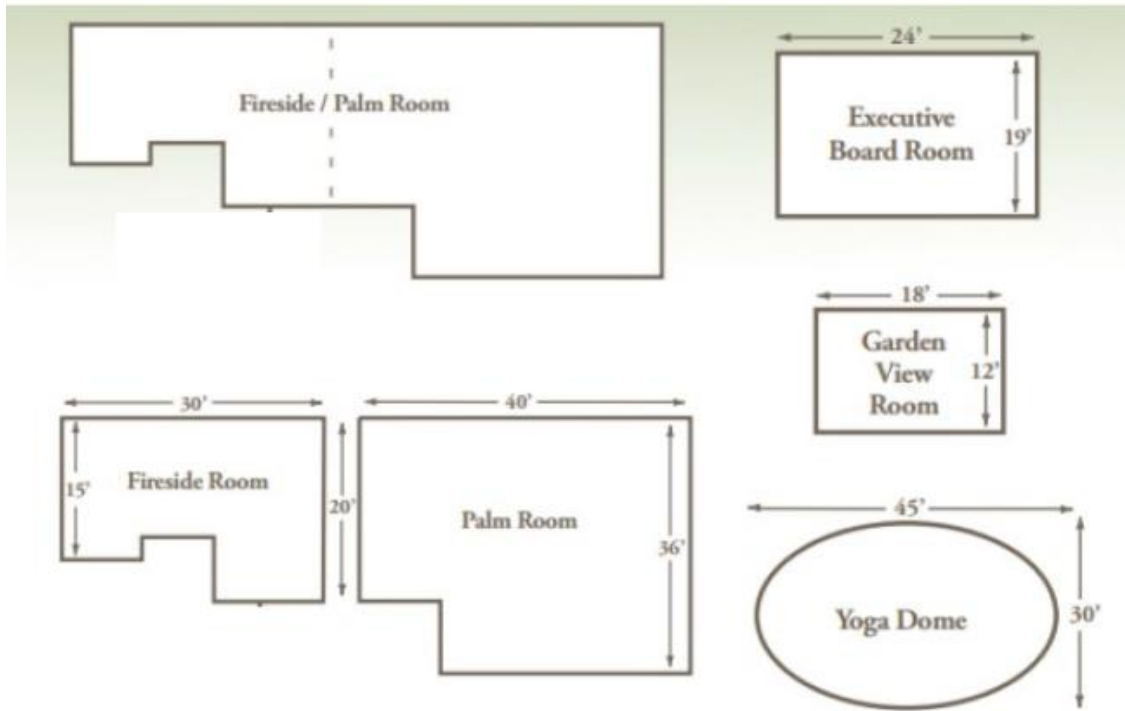

Meeting & Banquet Facilities

	Palm & Fireside Great Room	Palm Room	Fireside Room	Executive Boardroom	Garden View Room	Yoga Dome
Banquet	80	50	30	20	-	-
Classroom	60	40	18	15	-	-
U-Shape	-	30	15	12	-	33
Conference	-	30	15	15	10	36
Theatre	100	80	25	25	-	50
Reception	100	60	30	-	10	-
SQ. FT.	1800	1300	500	450	215	1000